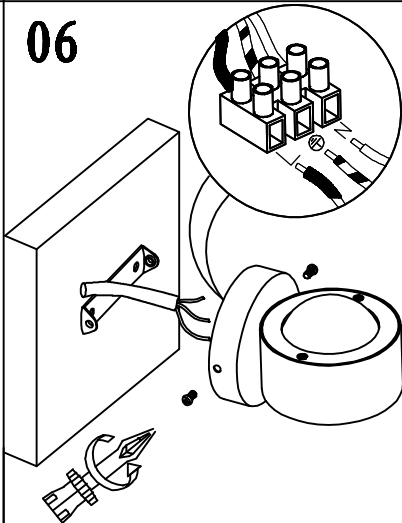

EGLO

my light | my style

96048 96049

01

Switch off

02

03

04

05

06

07

08

Switch on

Parts Supplied

×1

×2