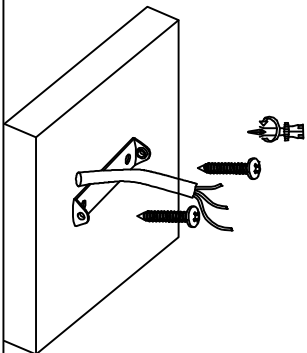

EGLO

my light | my style

96048 96049

01

Switch off

02

03

04

05

06

07

08

Switch on

Parts Supplied

×1

×2